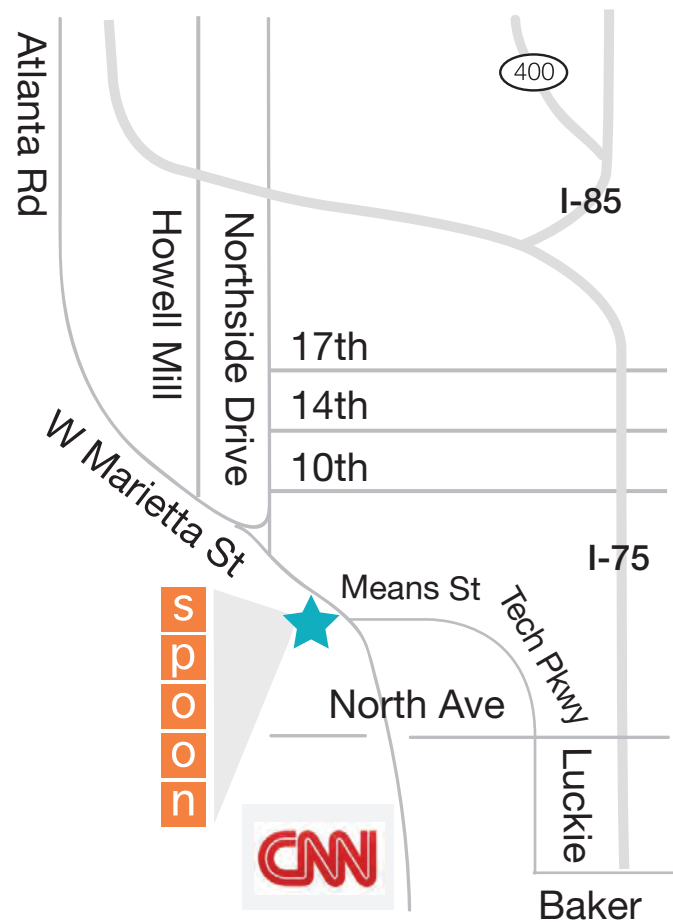

SPOON WESTSIDE

768 Marietta Street
Hotel Roxy Building
Suite A
Atlanta, GA 30318

Phone: 404.522.5655

Hours:
Monday - Thursday
11am - 10pm

Fri 11am - 11pm
Saturday 5-10pm
Sunday 5-10pm

FROM DOWNTOWN

From CNN Center, Olympic Park take Marietta Street straight North for about one Mile. Spoon Westside will be on your left just after Engineer's Bookstore inside the historic Roxy Hotel Loft Building.

FROM PERIMETER

Take 400 South to 75/85 South. Exit North Avenue. You are now about one mile away. Turn right on North Avenue heading West. Look for the Hapton Inn on your left side shortly after the GA Tech stadium on your right. Once you see Hampton Inn, take a right on Tech Parkway (same street as Luckie). You'll go just a 1/2 Mile and then take a left on Means Street which immediately intersects at Marietta. Spoon Westside is located on the corner of Marietta and Means Street.

FROM THE AIRPORT

Take 75/85 North. Take exit 249D for Spring St toward US-19/US-29/W Peachtree St. You are now less than a mile away. Take a right on Spring Street as soon as you come around the curve from the Sprint Street exit. Stay on the right side of Spring and take a sharp right at Centennial Olympic Park Dr and follow it West onto Ivan Allen. Turn right at Marietta St NW and Spoon will be on the left side about 1 mile up.