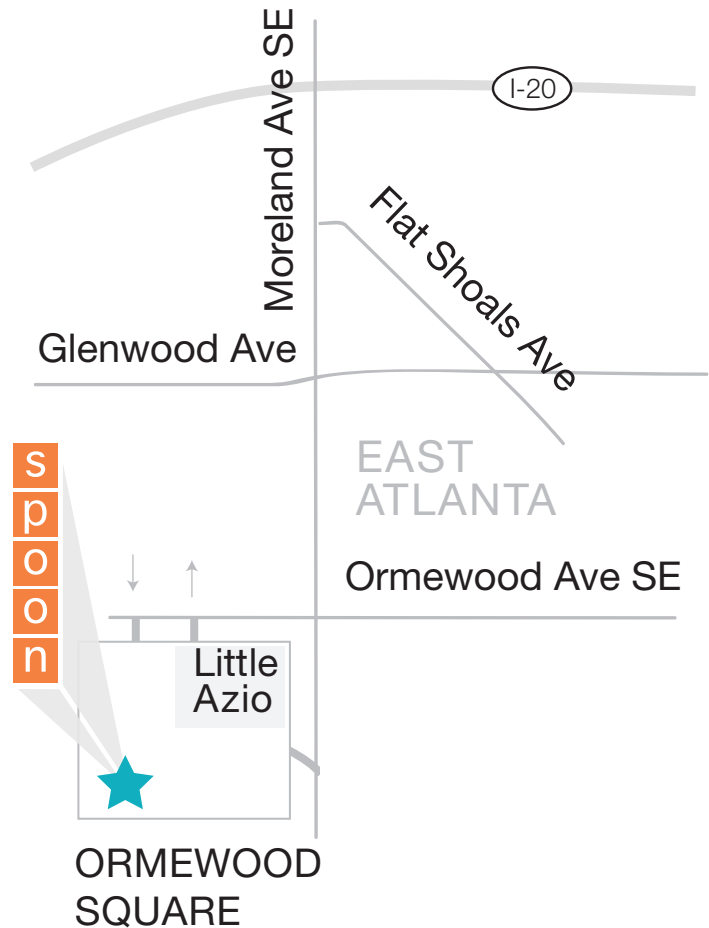

Phone: 404.624.4713

Hours:

Monday - Thursday
11.30am - 3pm & 5-10pm

Fri 11.30am - 3pm & 5-11pm

Saturday 4-11pm

Sunday 4-10pm

FROM DOWNTOWN

Take 75 South to I-20 West. Exit Moreland heading South. Look for Little Azio Pizza on the corner of Moreland Ave. and Ormewood. Turn right on Ormewood and left into Ormewood shopping center. Spoon Eastside is located directly across from Morelli's Ice Cream.

FROM PERIMETER

Take 400 South to 75/85 South. Exit I-20 West. Exit Moreland heading South. Look for Little Azio Pizza on the corner of Moreland Ave. and Ormewood. Turn right on Ormewood and left into Ormewood shopping center. Spoon Eastside is located directly across from Morelli's Ice Cream.

FROM THE AIRPORT

Take 75/85 North. Exit I-20 West. Exit Moreland heading South. Look for Little Azio Pizza on the corner of Moreland Ave. and Ormewood. Turn right on Ormewood and left into Ormewood shopping center. Spoon Eastside is located directly across from Morelli's Ice Cream.

FROM PERIMETER

Take 400 South to 75/85 South. Exit North Avenue. You are now about one mile away. Turn right on North Avenue heading West. Look for the Hapton Inn on your left side shortly after the GA Tech stadium on your right. Once you see Hampton Inn, take a right on Tech Parkway (same street as Luckie). You'll go just a 1/2 Mile and then take a left on Means Street which immediately intersects at Marietta. Spoon Westside is located on the corner of Marietta and Means Street.