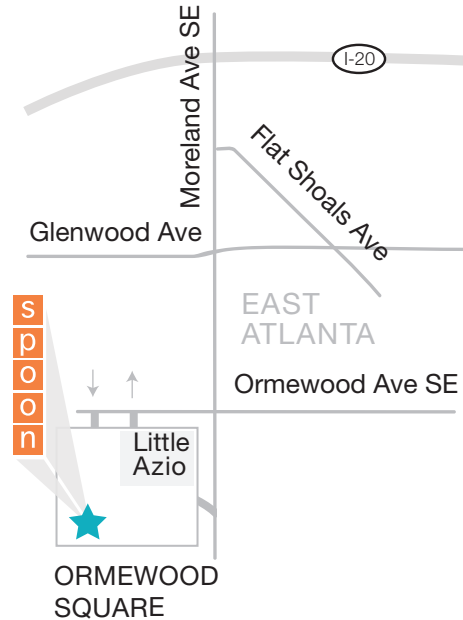

Please visit our website at: www.spoonatlanta.com